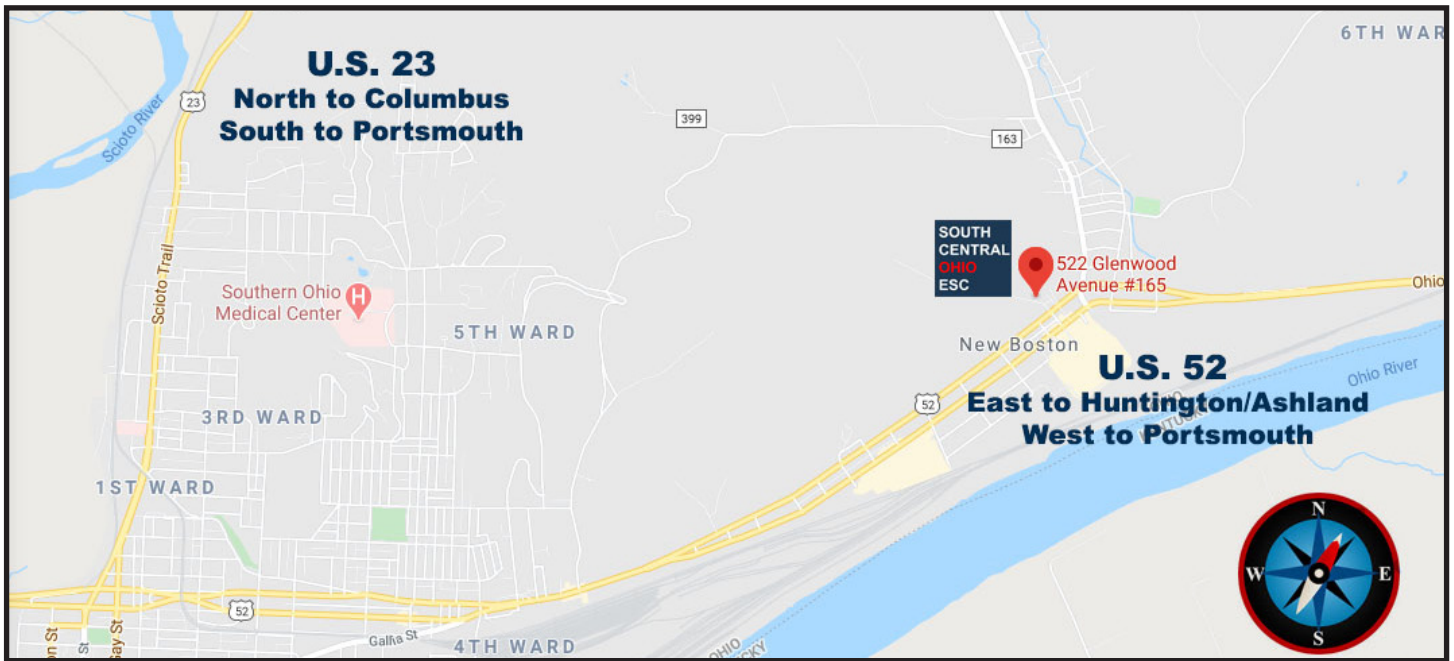

South Central *Ohio* Educational Service Center

522 Glenwood Avenue, New Boston, Ohio 45662 / 740-354-7761

FROM US 23 ... take US 23 South into Portsmouth and turn LEFT onto US 52 E/11th Street and travel about 3.6 miles to New Boston. Turn LEFT onto Glenwood Avenue and past the traffic light to cross US 52 W/Rhodes Avenue to continue onto Glenwood Avenue. The ESC will be located on your right.

FROM US 52 WEST ... Take US 52 West into New Boston and turn RIGHT onto Glenwood Avenue. The ESC will be located on your right.

FROM US 52 EAST ... Take US 52 East into New Boston and turn LEFT onto Glenwood Avenue and past the traffic light to cross US 52 W/Rhodes Avenue to continue onto Glenwood Avenue. The ESC will be located on your right.